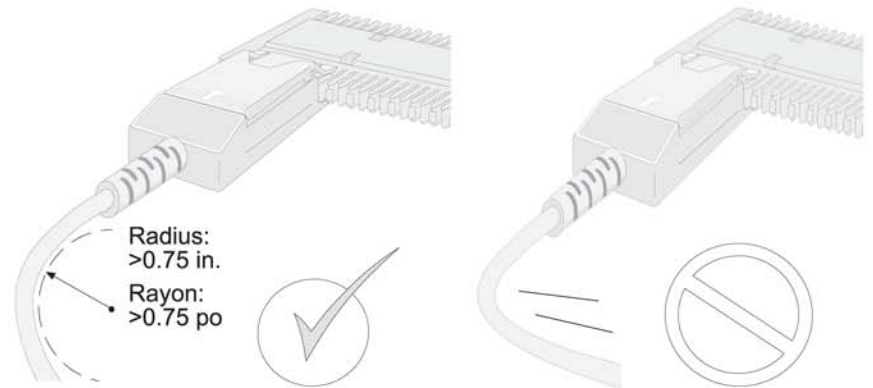

Installation Guide
GigaBIX Patch Cords
Guide d'installation
Cordons de raccordement
GigaBIX

GigaBIX

PX101875 Version A

GigaBIX Patch Cord
 Cordon de raccordement
 GigaBIX

Used with GigaBIX
 Connector, NXXCB6PT

Utilisé avec le connecteur
 GigaBIX, NXXCB6PT

BELDEN

GigaBIX is a trademark of Belden, Inc.

GigaBIX est une marque de commerce de Belden, Inc.

For additional technical information on GigaBIX Patch Cords or our other connectivity products, call 1-800-858-7954