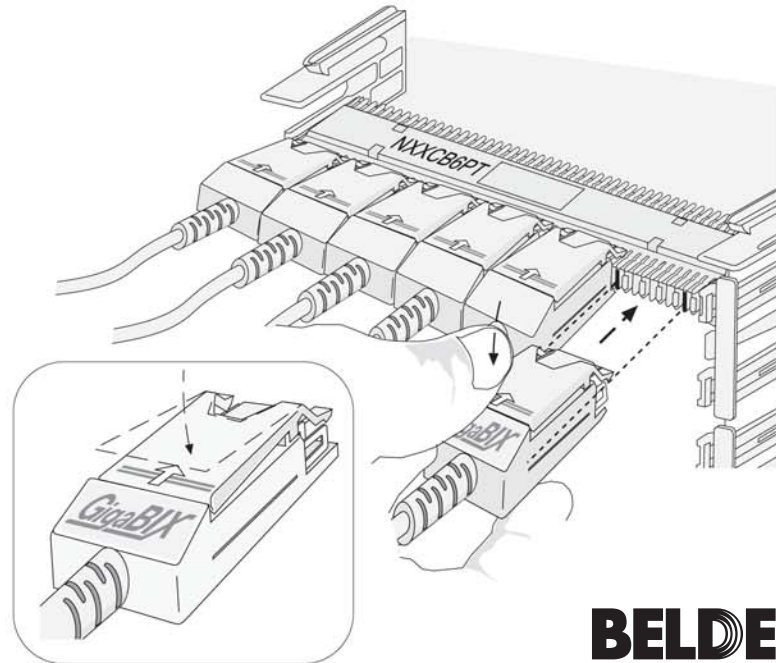

Installation Guide
GigaBIX Patch Cords
Guide d'installation
Cordons de raccordement
GigaBIX

GigaBIX

PX101875 Version A

GigaBIX Patch Cord
 Cordon de raccordement
 GigaBIX

Used with GigaBIX
 Connector, NXXCB6PT

Utilisé avec le connecteur
 GigaBIX, NXXCB6PT

BELDEN

GigaBIX is a trademark of Belden, Inc.

GigaBIX est une marque de commerce de Belden, Inc.

For additional technical information on GigaBIX Patch Cords or our other connectivity products, call 1-800-858-7954